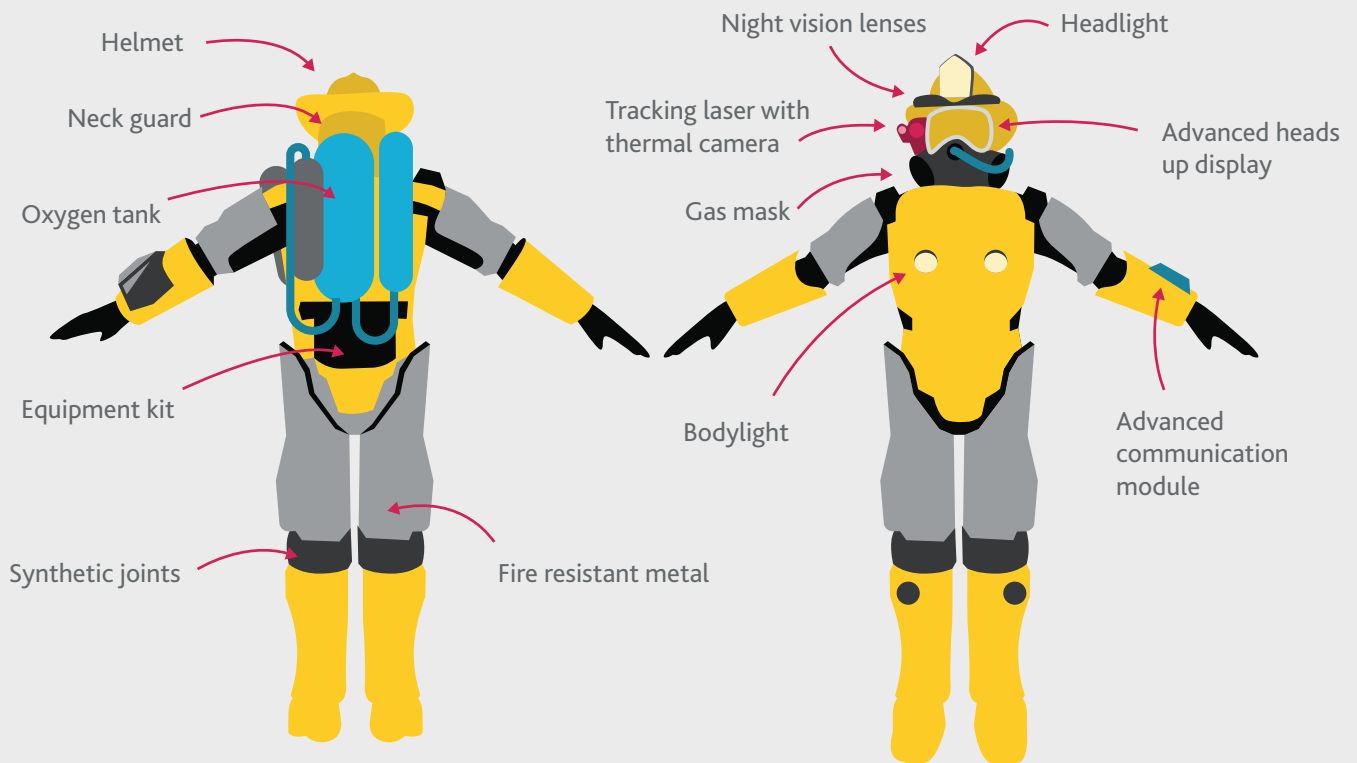

Activity 6: Future firefighter discussion

Advanced Firefighter Suit

Futuristic Firefighter designed with traditional firefighter style with a futuristic look. Notable parts are laser tracker with thermal camera, Advanced Heads Up Display, Head and Body Lights, Communication Module, Traditional Firefighter Neck guard and Helmet, and Gas Mask With Oxygen Cylinder

The future of firefighting, has the IoT been used? Compare your final design against this, what are the differences? What would you do different in yours?